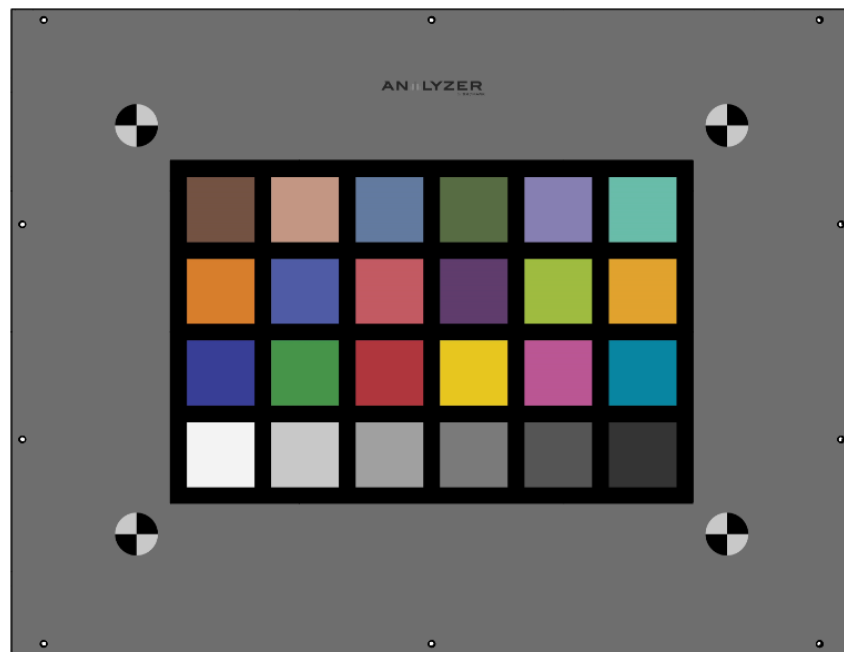

ColorChecker XL chart (with frame)

CC_XL_01

General Specifications	
DXOMARK Image Labs Reference	CC_XL_01
Dimensions	785 x 603 x 7 mm
Material	PVC
Colors	White, black, 4 neutral grays, blue, green, red, yellow, magenta, cyan, orange, purplish blue, moderate red, purple, yellow green and orange yellow, dark skin, light skin, blue sky, foliage, blue flower and bluish green
Weight	2 Kg
HS Code	9031.80.8080
Country of origin	USA
Description	
Chart used in color accuracy measurement for Image quality testing.	