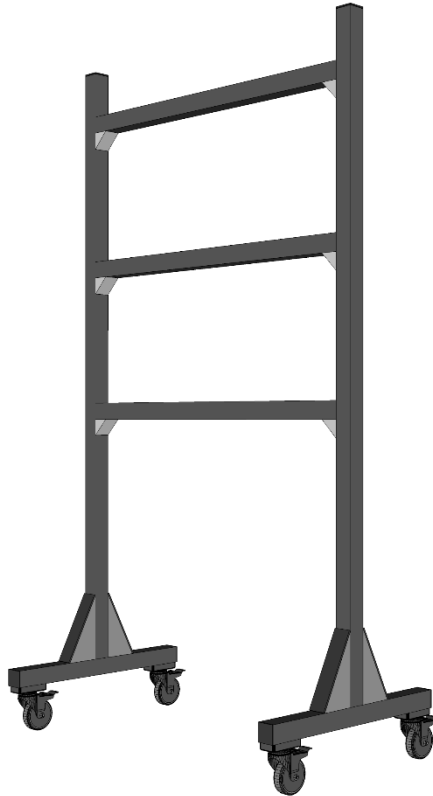

Easel for small charts EASEL_0003_MK2

General Specifications	
DXOMARK Reference	EASEL_0003_MK2
Dimensions	L 880 x W 500 x H 1621 mm (34.65 x 19.69 x 63.82")
Material	Aluminum profiles
color	Black
Weight	16 Kg (35.3 lbs.)
HS Code	9031.20.0000
Country of origin	France

Description
This easel is used to support DXOMARK small charts.