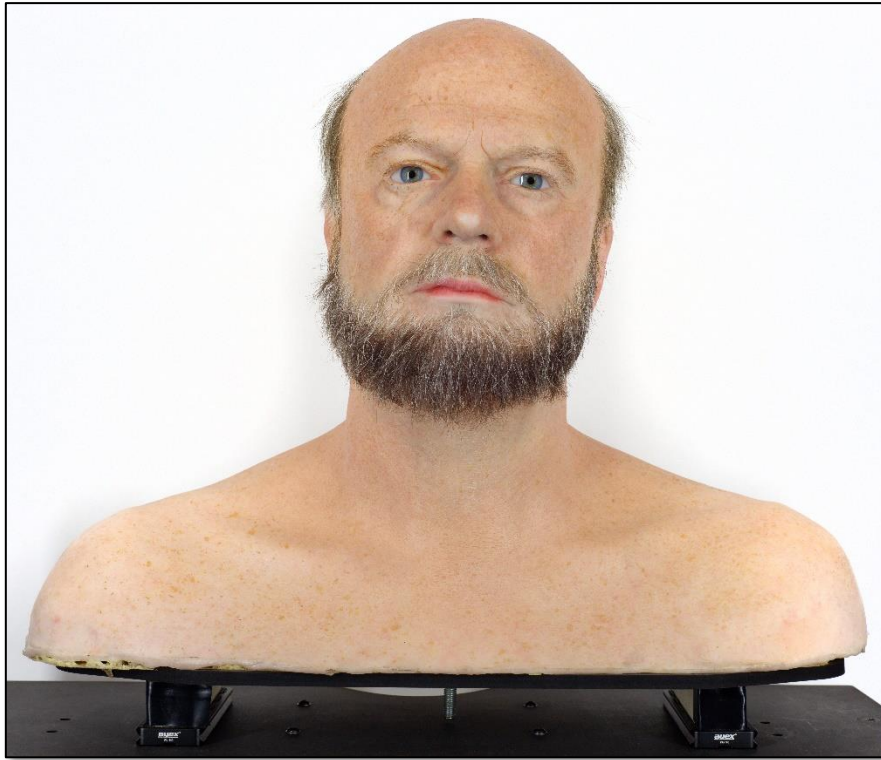

Realistic mannequin (Man)
REALMAN_001

General Specifications	
DXOMARK Reference	REALMAN_001
Dimensions	L 500 x W 250 x H 400 mm (19.69 x 9.84 x 15.75")
Material	Aluminum profiles MDF plates, silicon
Color	European skin color
Weight	8 Kg (17.64 lbs.)
HS Code	9618.00.0000
Country of origin	France

Description
 This product is composed of a realistic mannequin bust (man) and its support.