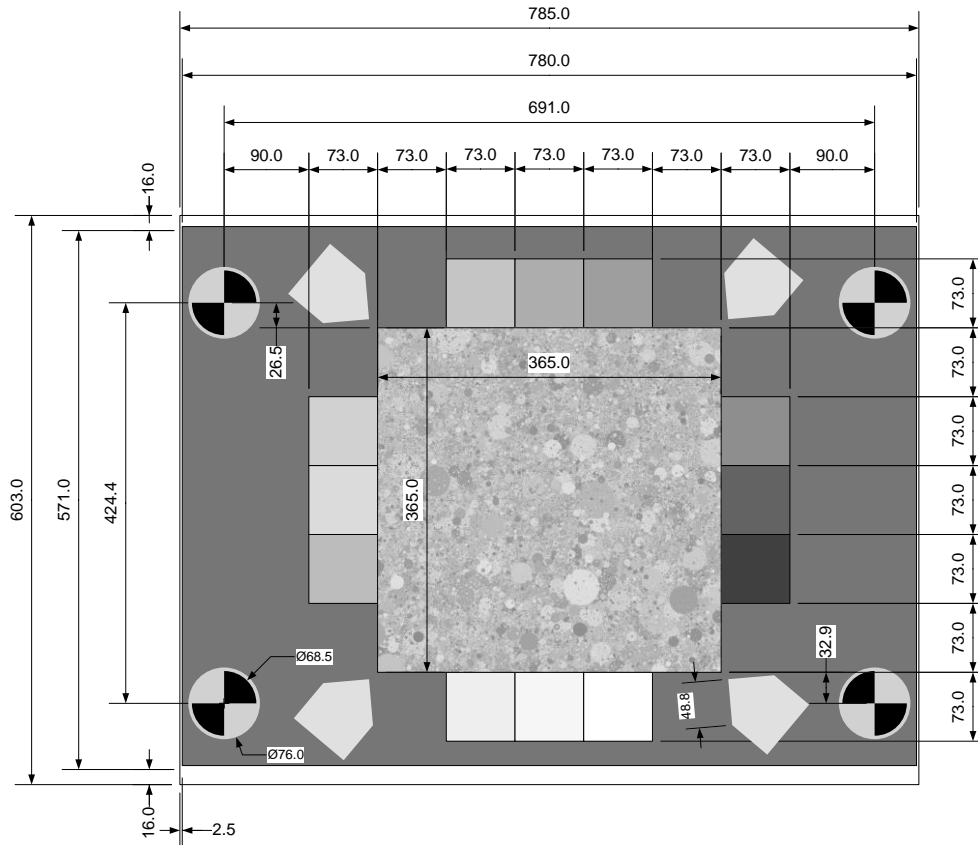

### General specifications

DXOMARK Reference	TU0003_78_P TF0003_78 (optional frame)
Support dimensions	785 x 603 x 3 mm (30.9 x 23.74 x 0.12")
Support material	White dibond
Mount holes	6 holes Ø 6mm
Weight	TU0003_78_P : 3 Kg With TF0003_78 frame : 4.5 Kg
HS Code	9031.80.8080
Country of origin	France

### Pattern specifications

Pattern size	780 x 571 mm (30.7 x 22.48")
Pattern elements	Texture "dead leaves" patch (365x365 mm) 12 grey patches (73x73 mm) 4 SFR transitions 4 markers
Print process	Carbon pigments
Paper	Fine Art 310g matt laid
Resolution	>1.6 lp/mm @ 80% MTF

### Description

"Dead leaves" chart for digital camera testing

Chart pattern dimensions (mm)

Grey scale patches reflectance relative to paper reflectance