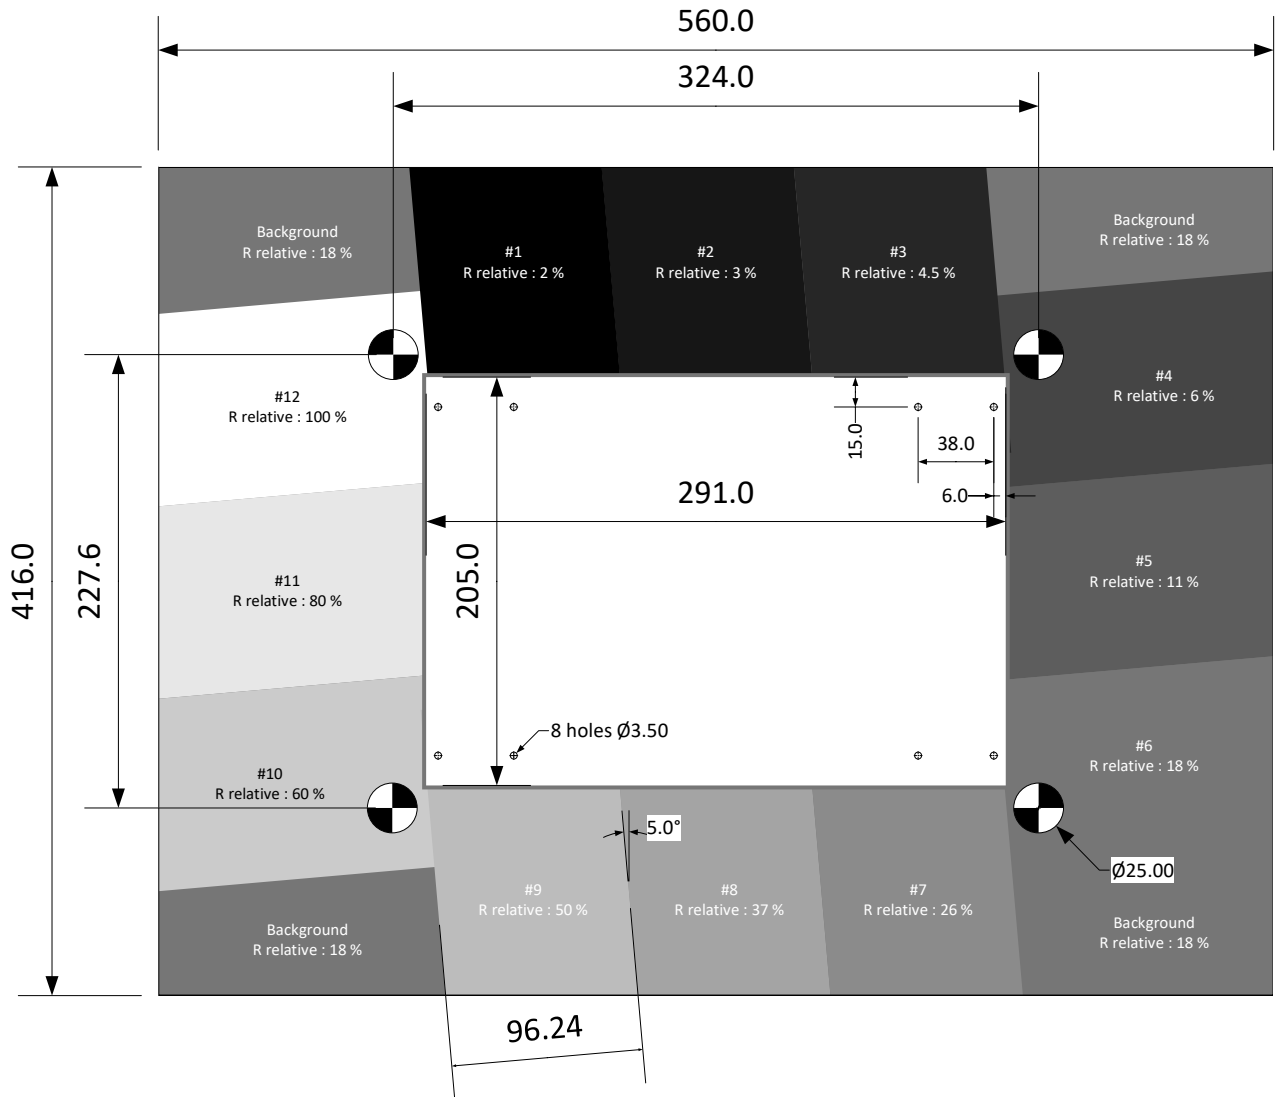

Frame for ColorChecker with greyscale FRAME_CC004

General Specifications

DXOMARK Image Labs Reference	FRAME_CC004
Dimensions	560 x 416 x 6 mm
Material	Plexiglass GS
Color	Grey and black
Weight	1 Kg
HS Code	9031.80.8080
Country of origin	France

Pattern Specifications

Greyscale	12 grey patches tilted at 5° for OECF and MTF measurements
Background	18% grey background (relative to the white patch)
Markers	4 markers for automatic detection

Description

Plexiglass Frame with a greyscale pattern for Calibrite ColorChecker chart *

Compatible with DXOMARK Portrait HDR V6 setup

*The Calibrite Color Checker chart is sold separately

Dimensions in mm and relative reflectance¹ :

¹ Reflectances are relative to the white patch #12